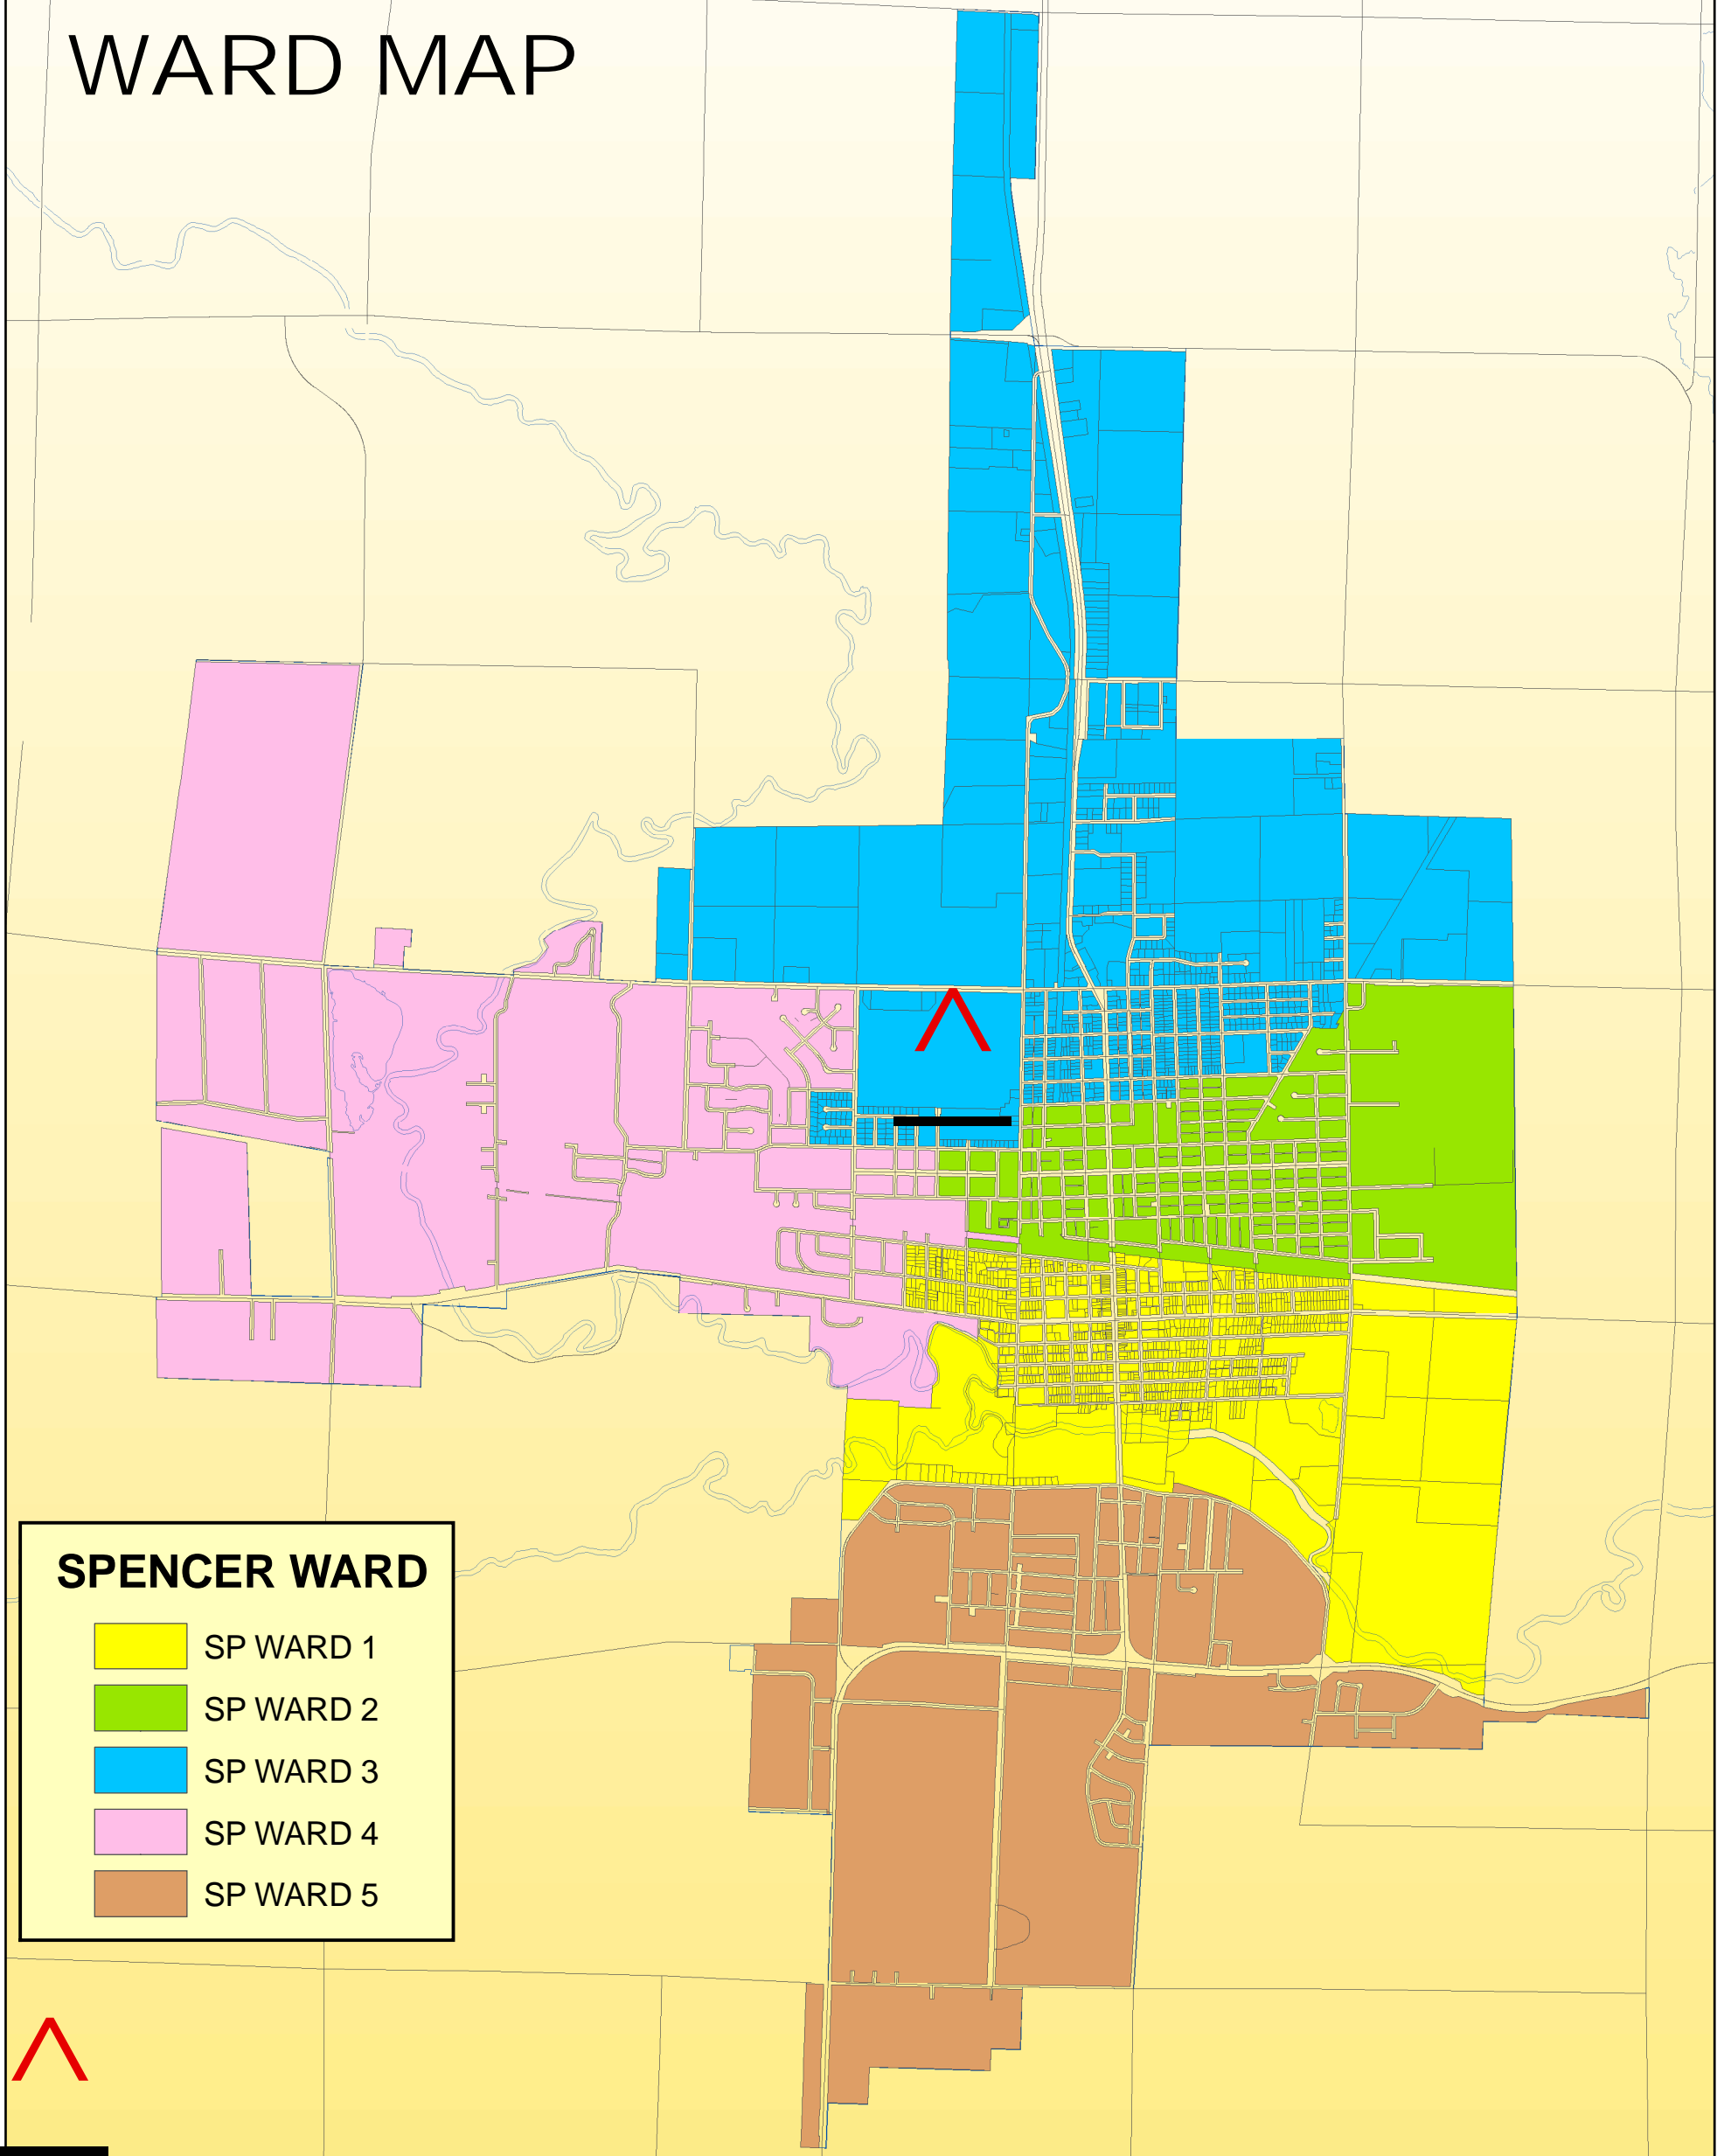

CITY OF SPENCER WARD MAP

SPENCER WARD

-  SP WARD 1
-  SP WARD 2
-  SP WARD 3
-  SP WARD 4
-  SP WARD 5

ALL SPENCER WARDS VOTE AT
THE CLAY COUNTY REGIONAL
EVENTS CENTER LOCATED AT
800 W 18TH ST., SPENCER, IA