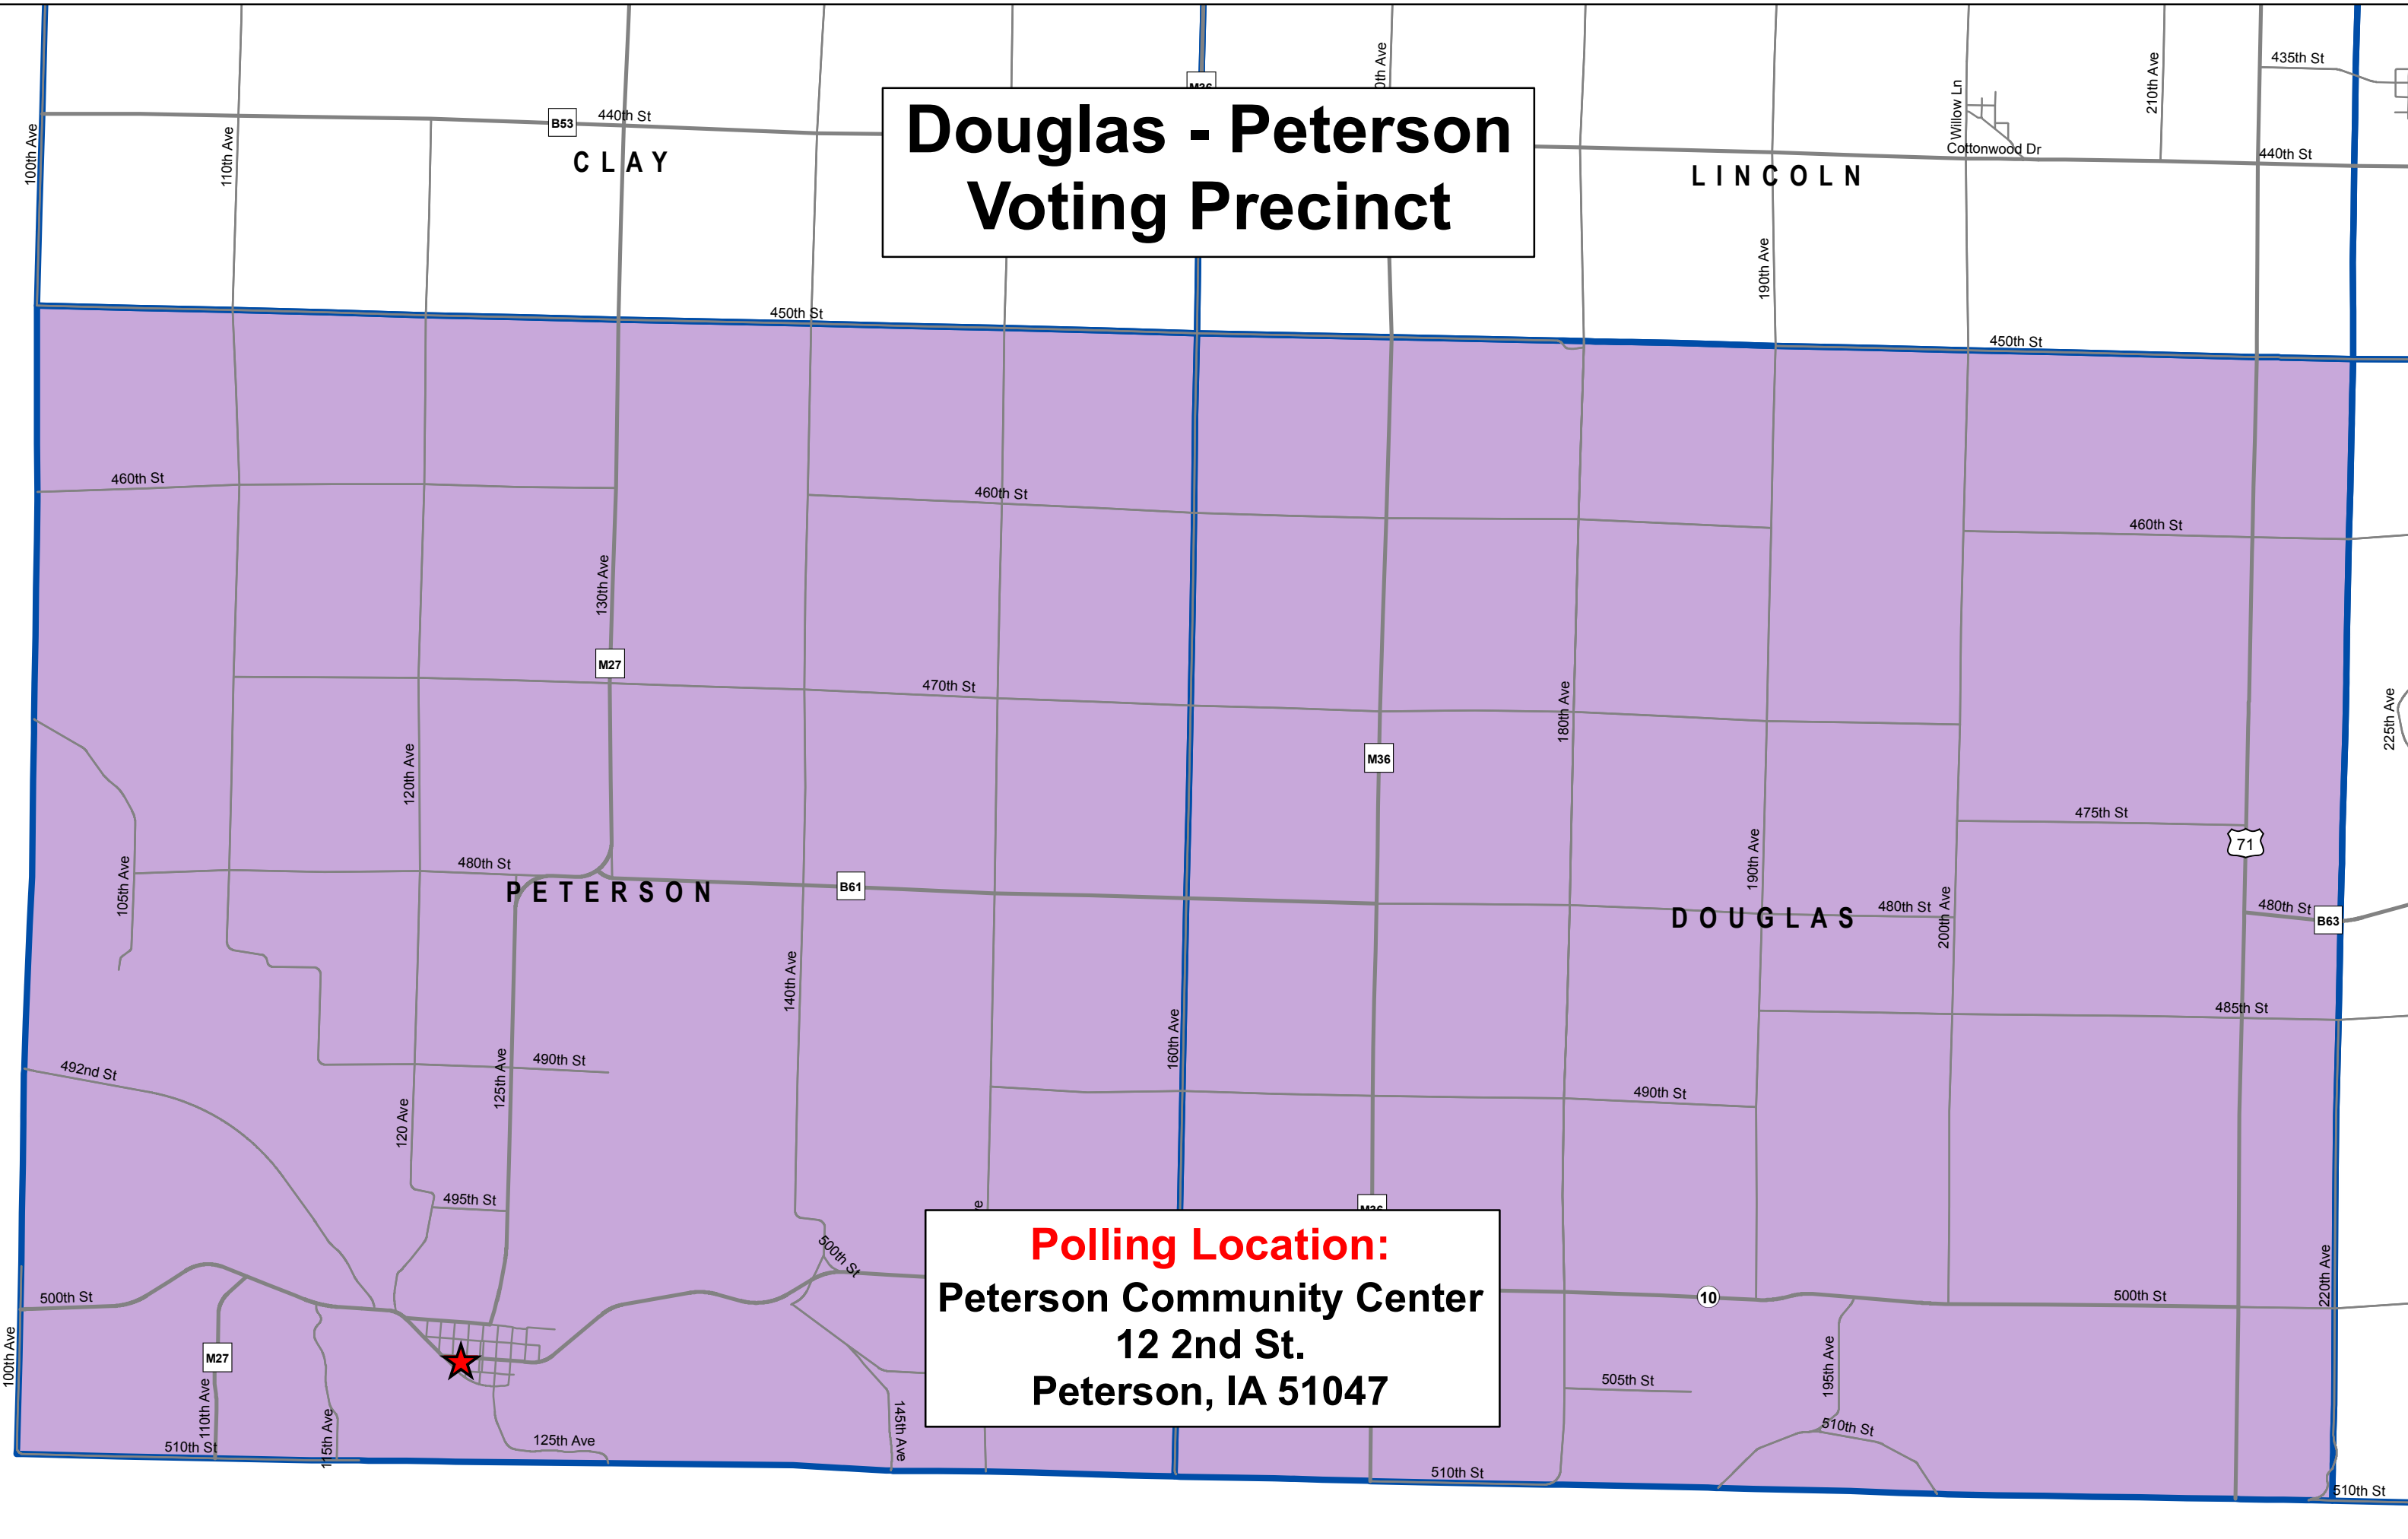

# Douglas - Peterson Voting Precinct

**Polling Location:**  
**Peterson Community Center**  
**12 2nd St.**  
**Peterson, IA 51047**