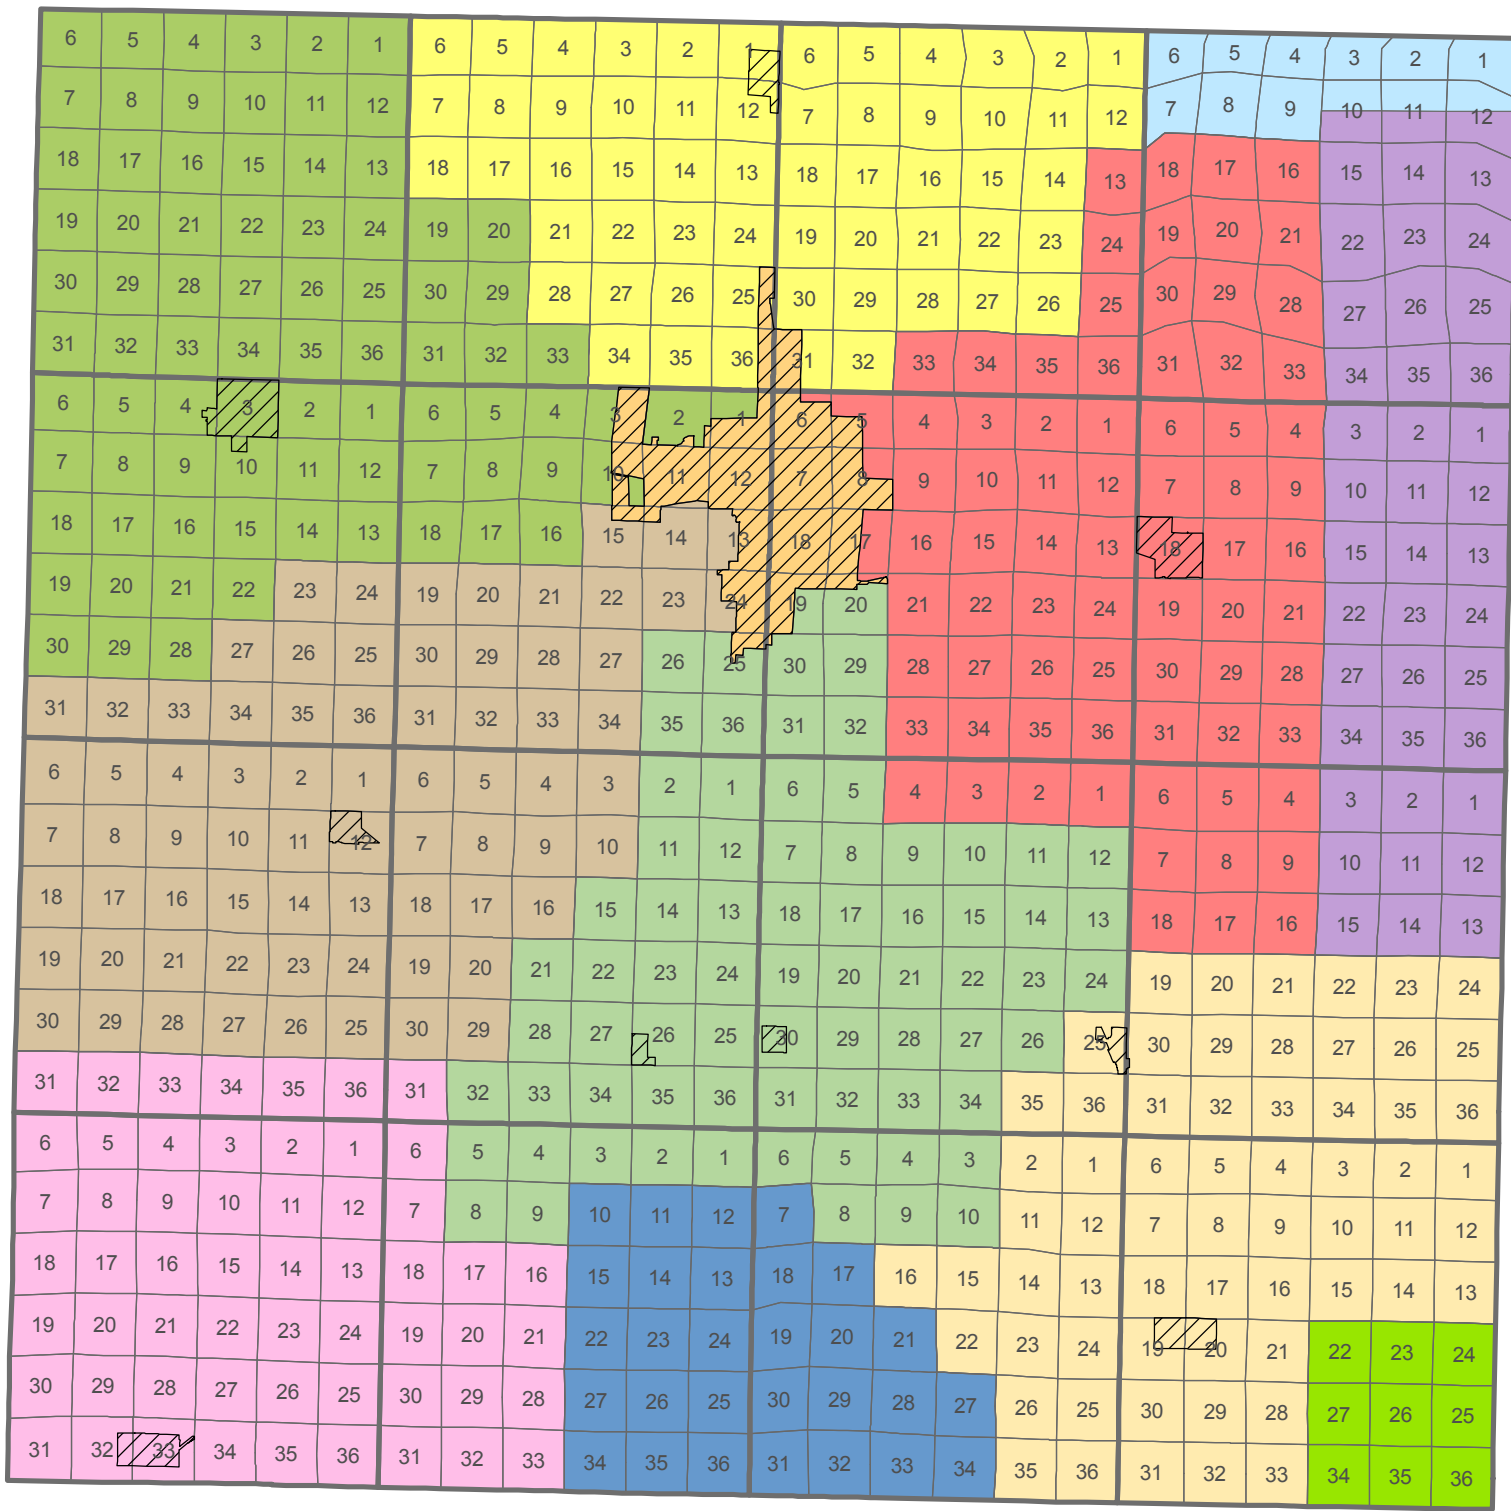

EMS Districts of Clay County, Iowa

Sections
 Townships
 City Boundaries

EMS Districts

- Dickens
- Everly
- Fostoria
- Laurens
- Multi Agency
- Peterson
- Royal
- Ruthven
- Sioux Rapids
- Spencer
- Terril
- Webb