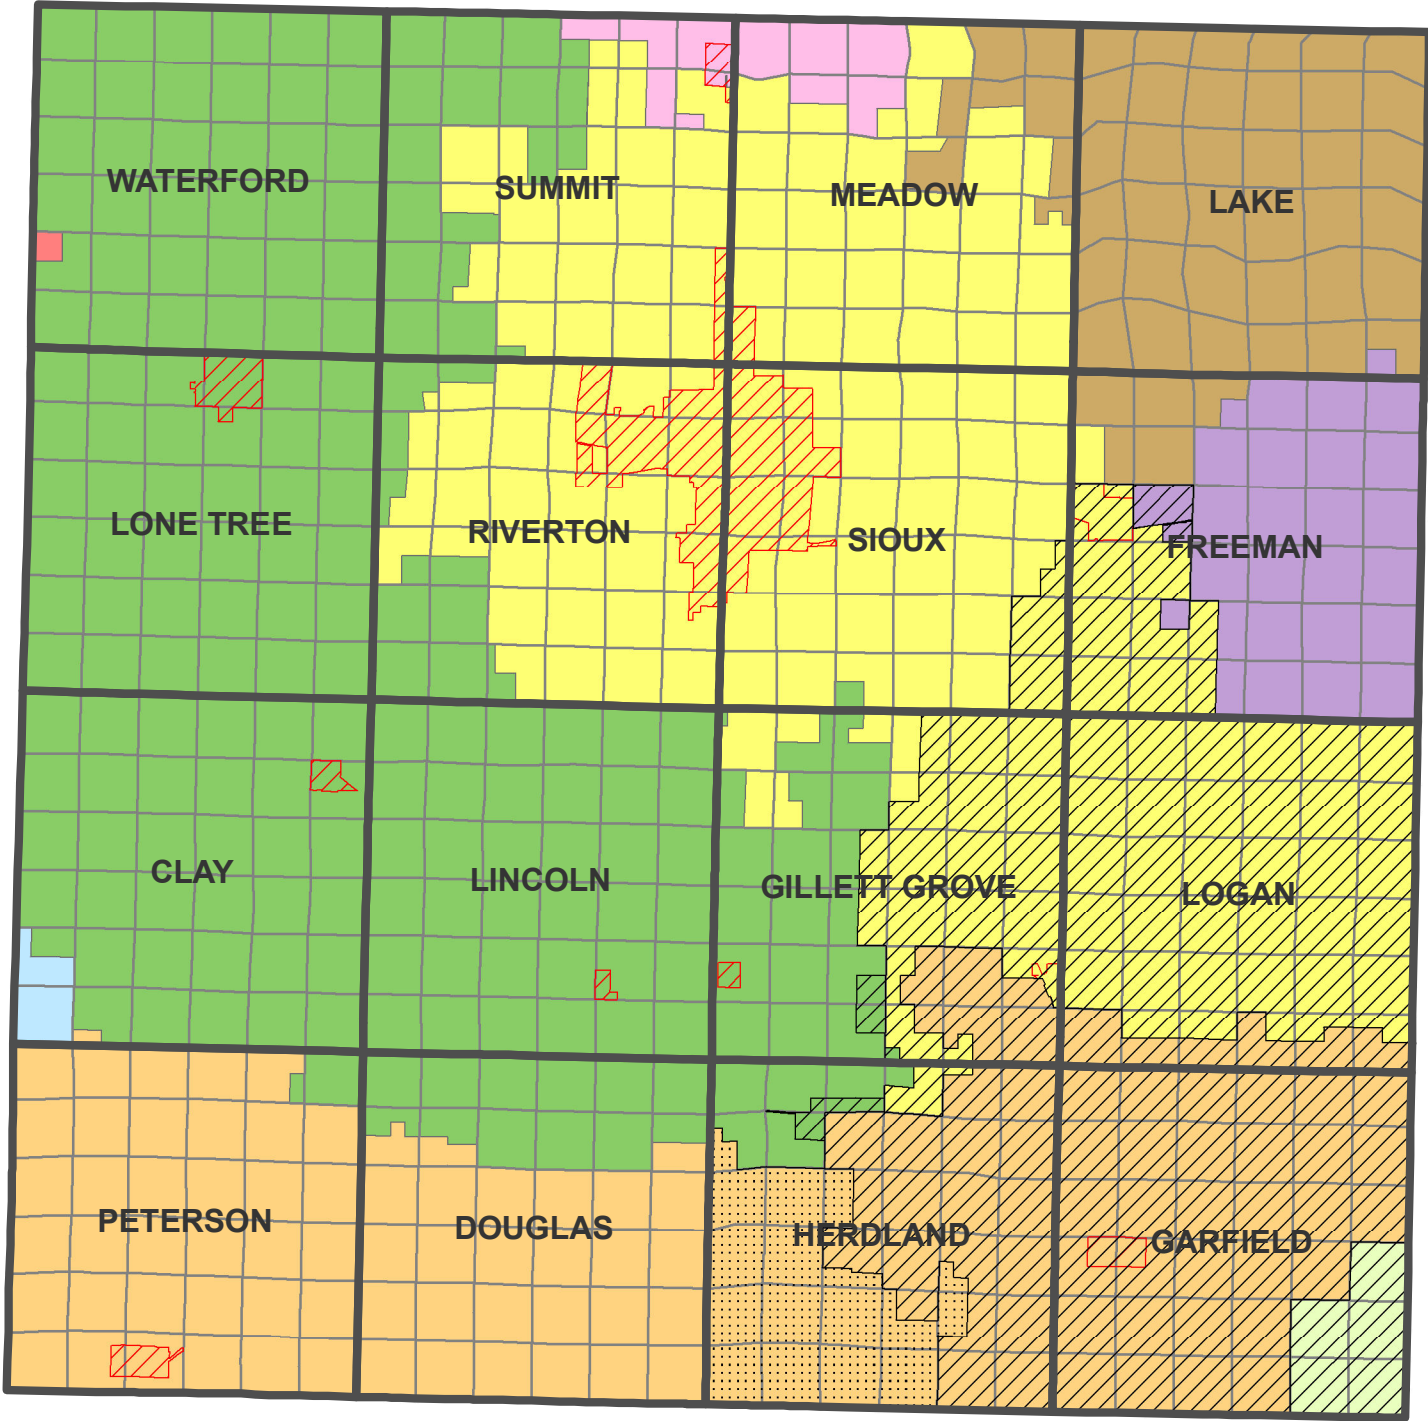

School Districts of Clay County, Iowa

	Sioux Rapids
	South Clay
	Cities
	Townships
	Sections
School Districts	
	Clay Central - Everly
	Graettinger - Terril
	Hartley - Melvin - Sanborn
	Laurens
	Okoboji
	Ruthven - Ayrshire
	Sioux Central
	South O'Brien
	Spencer