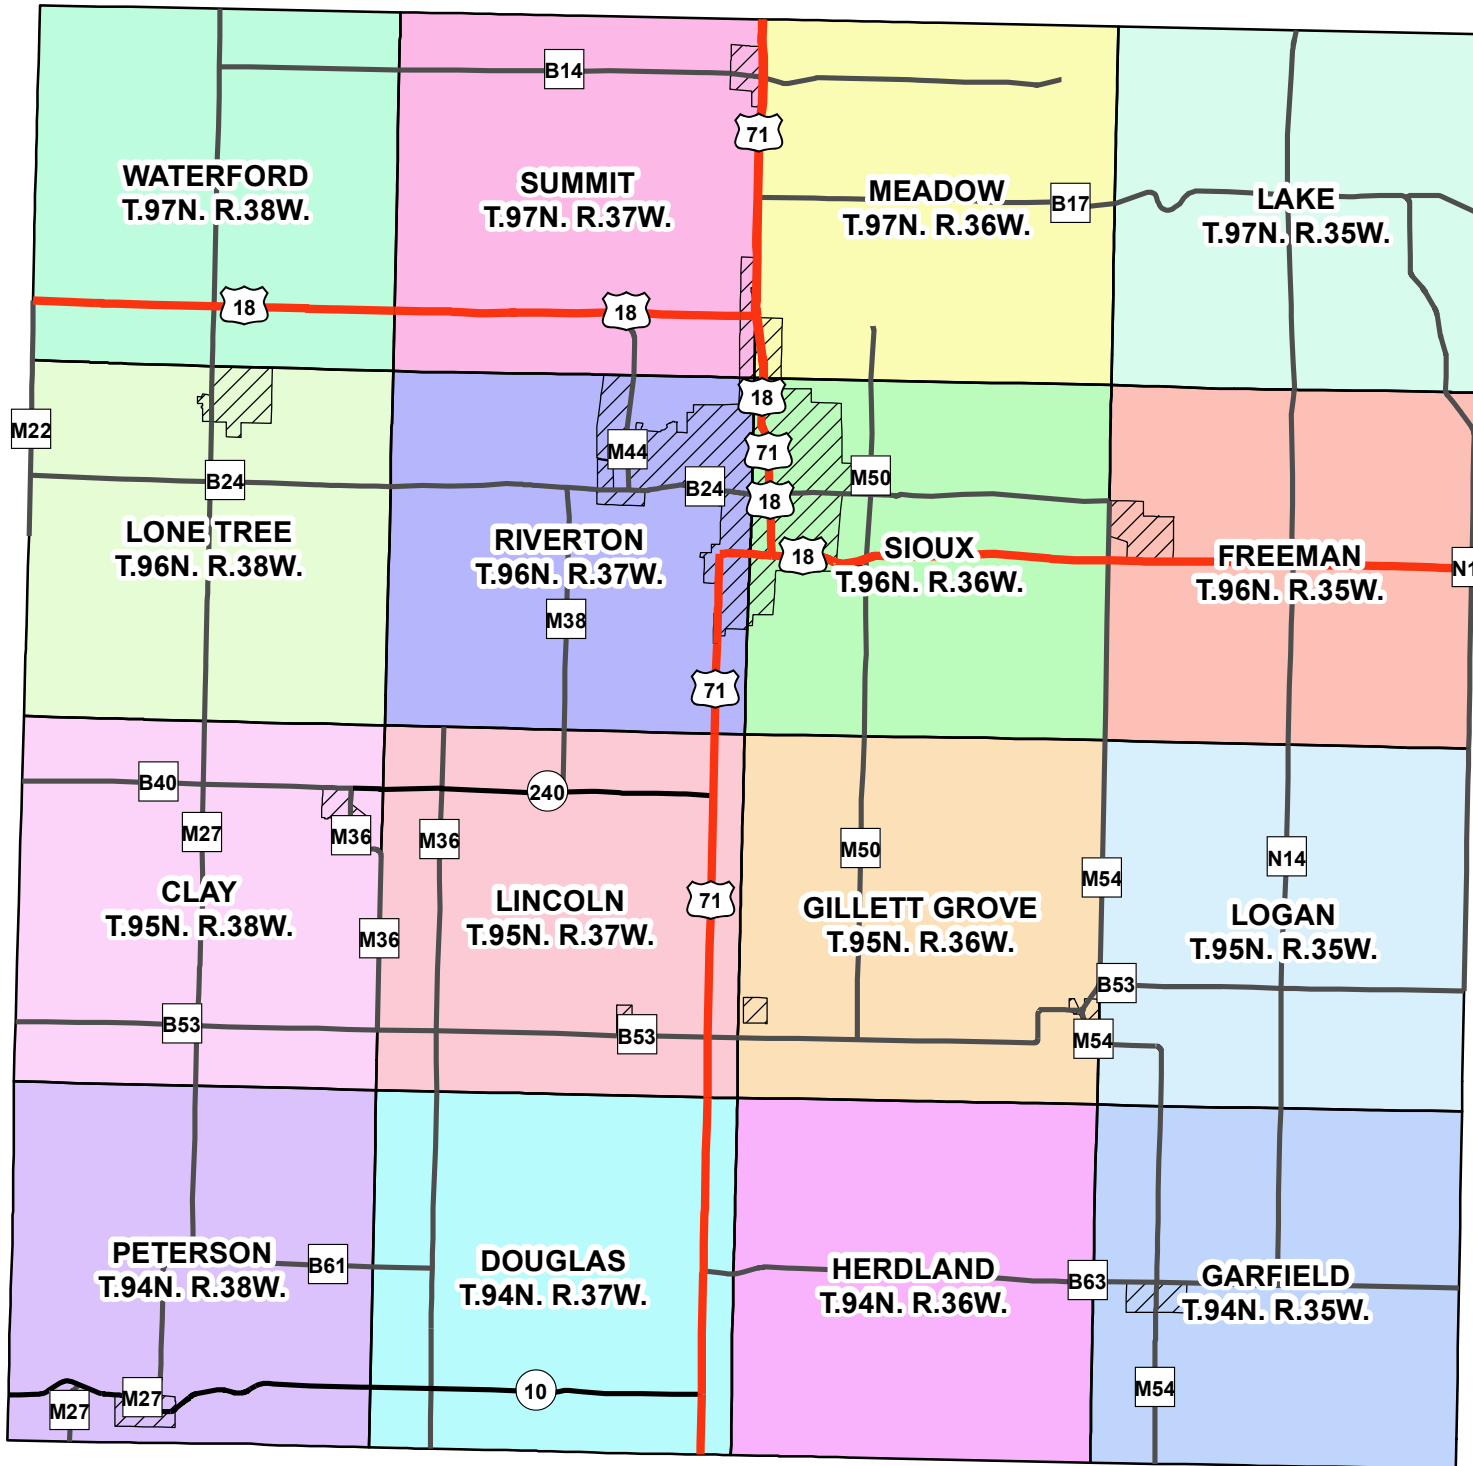

Clay County Townships

Major Roads

- US (Red line)
- SH (Black line)
- CR (Grey line)
- City Boundaries (Hatched area)