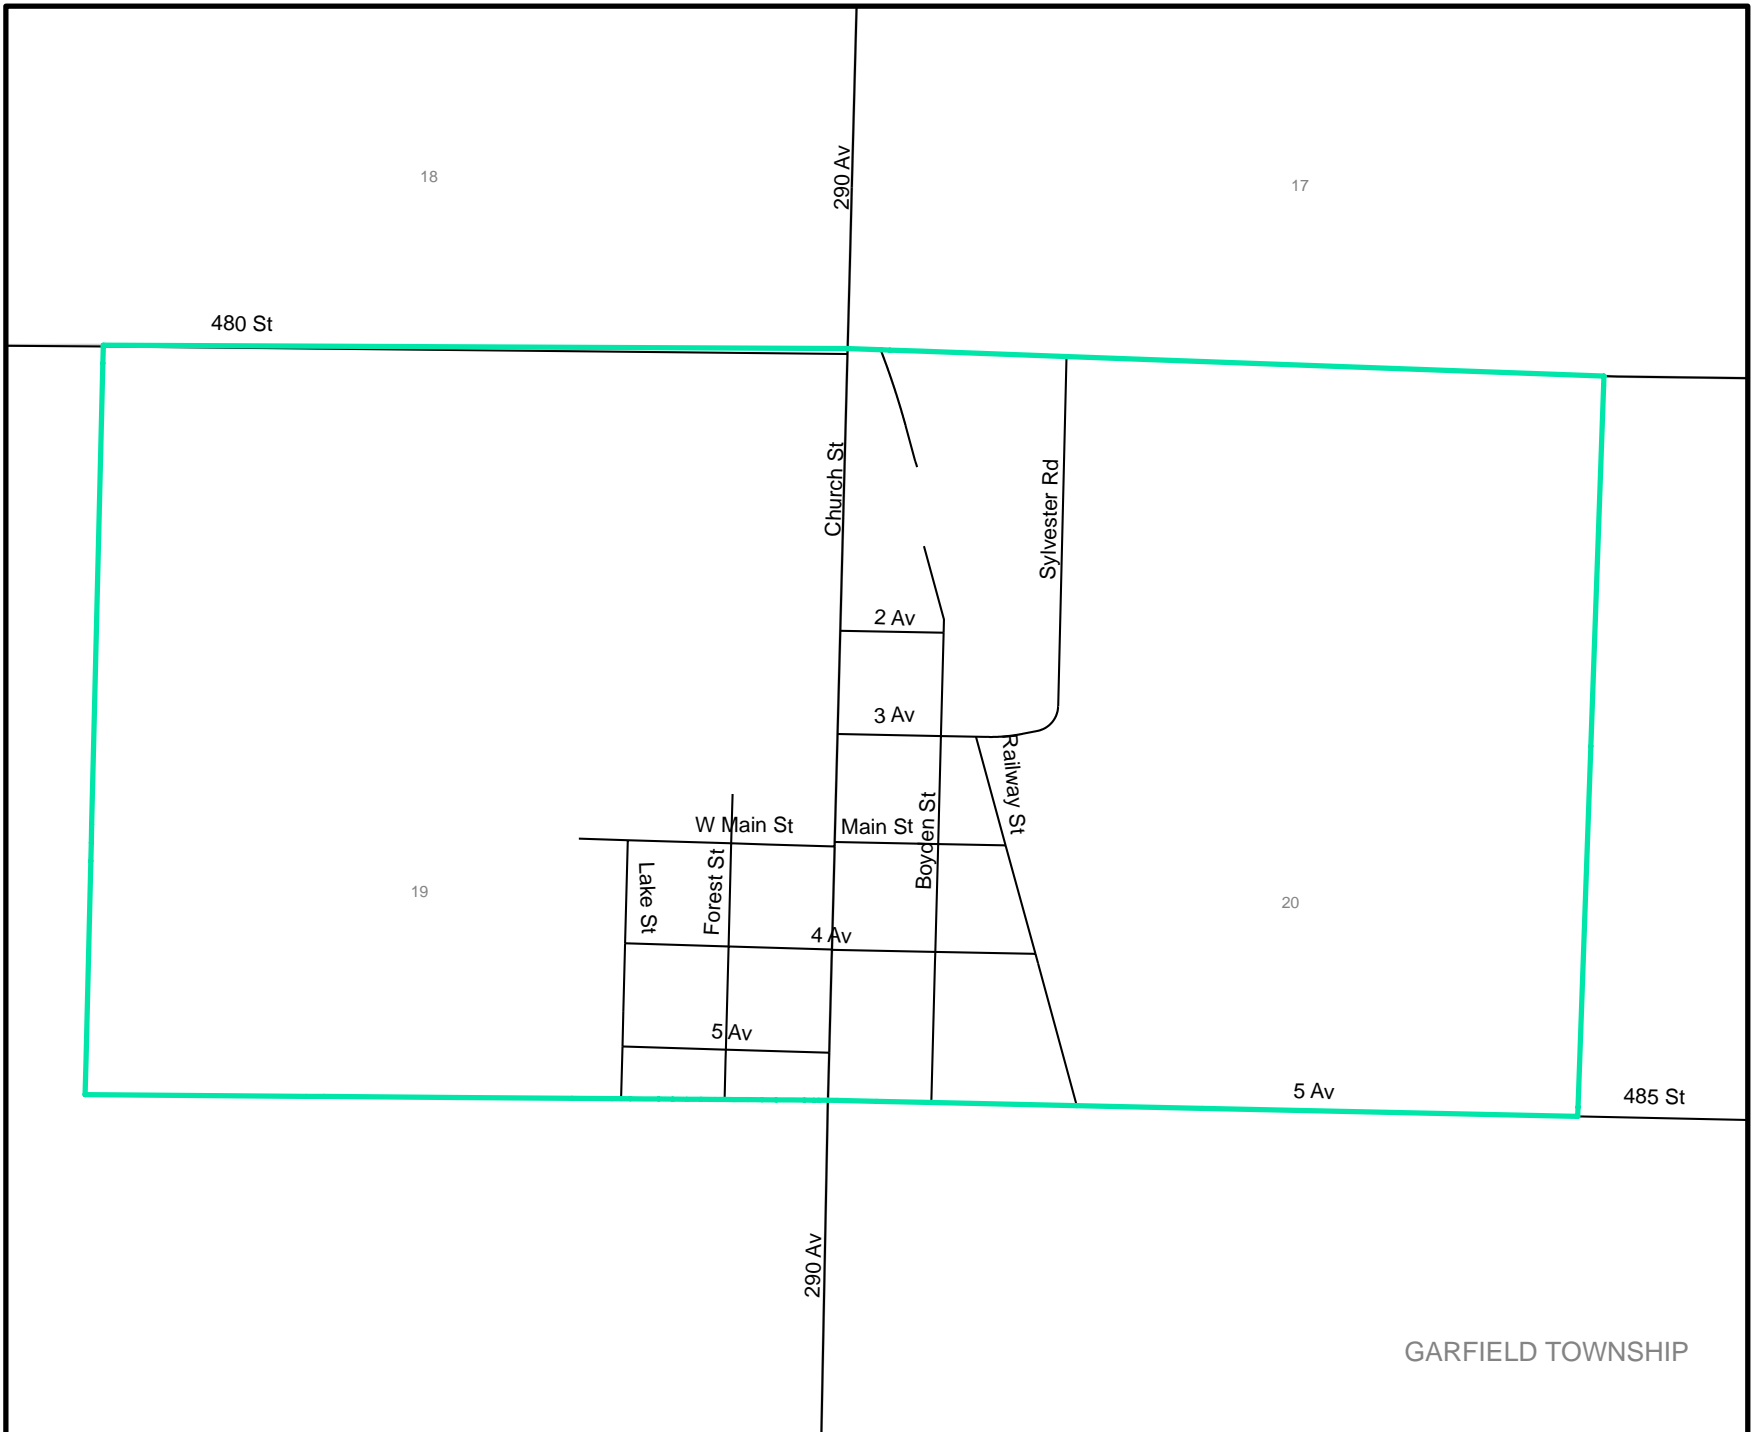

WEBB, IOWA

Legend

- ROADS
- WEBB

Clay County GIS
300 W 4th St Ste. 4-A
Spencer, Iowa 51301
712-264-3902
twurth@co.clay.ia.us

GARFIELD TOWNSHIP