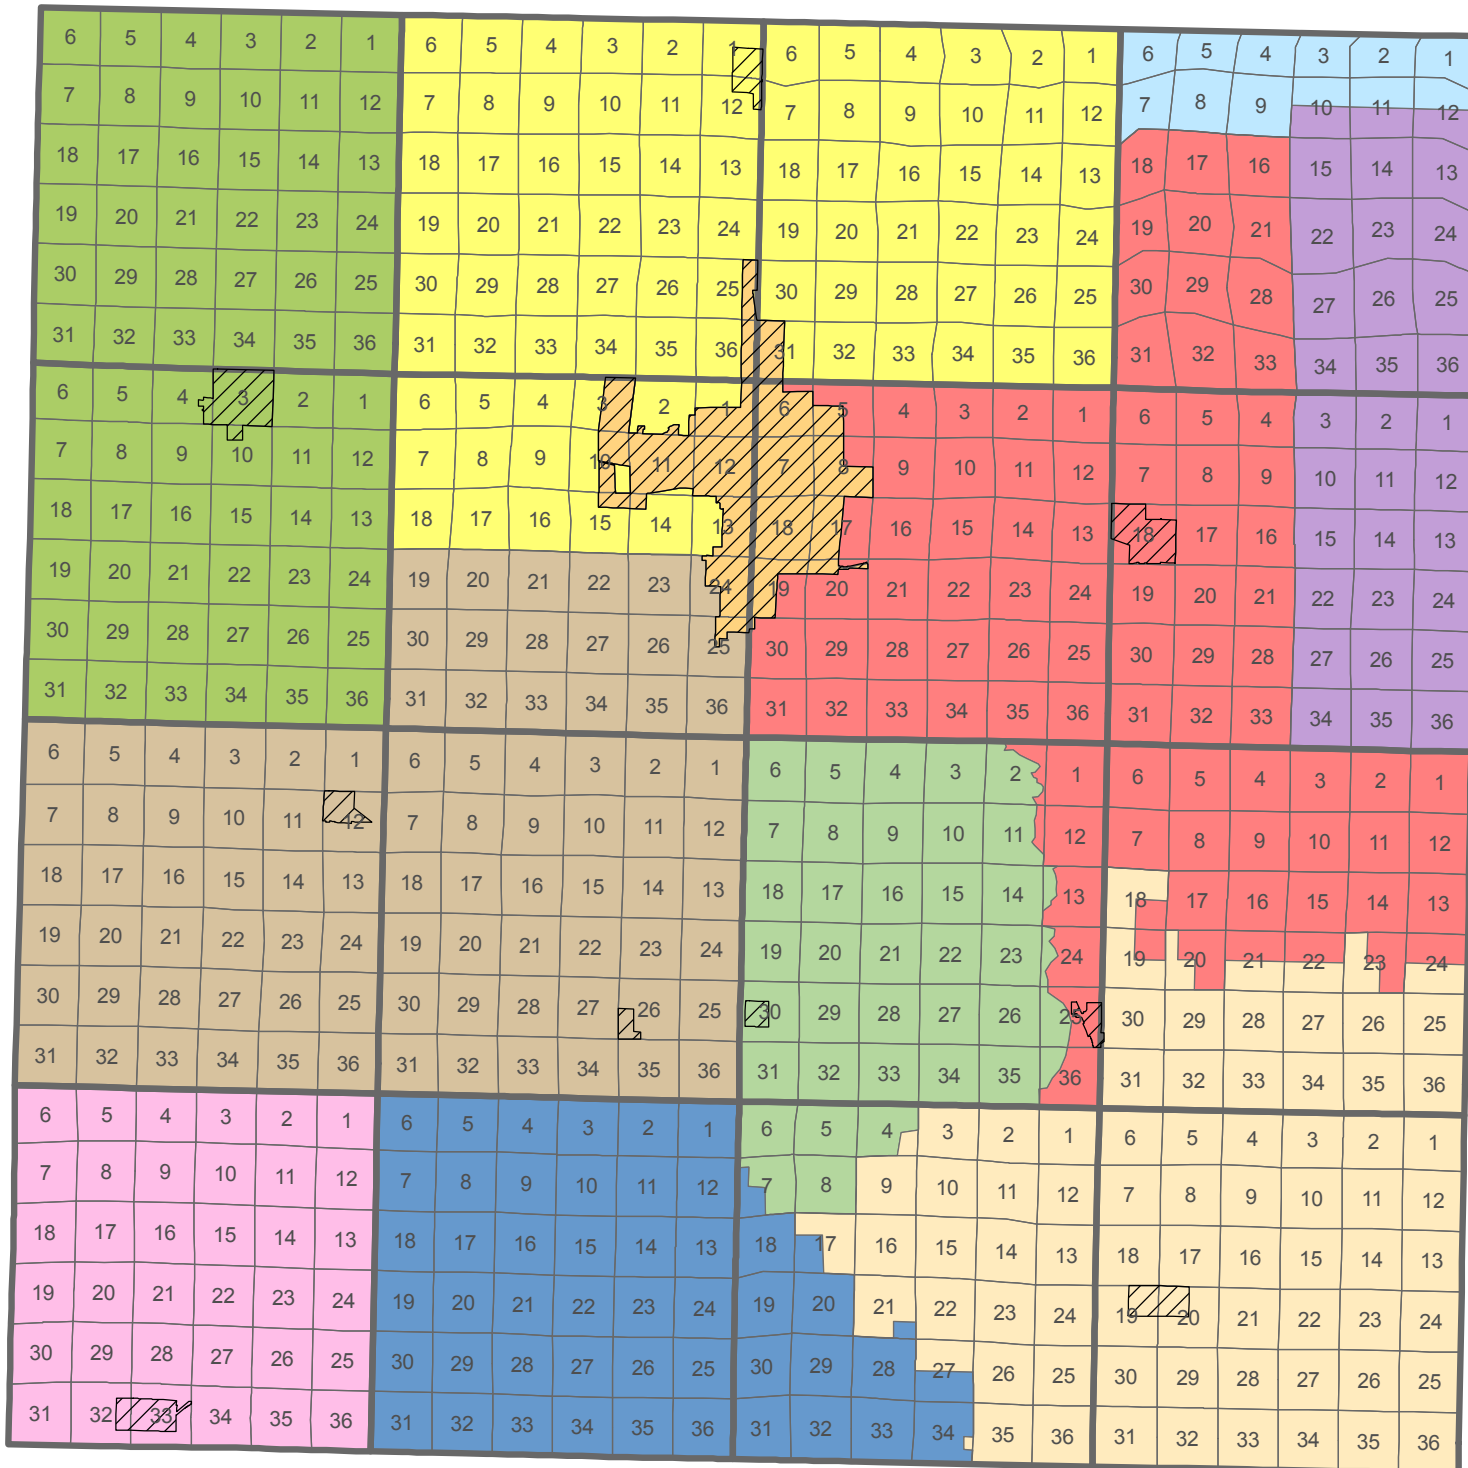

Fire Districts of Clay County, Iowa

Sections

Townships

City Boundaries

Fire Districts

- DICKENS
- EVERLY
- FOSTORIA
- MULTI-AGENCY
- PETERSON
- ROYAL
- RUTHVEN
- SIOUX RAPIDS
- SPENCER
- TERRIL
- WEBB