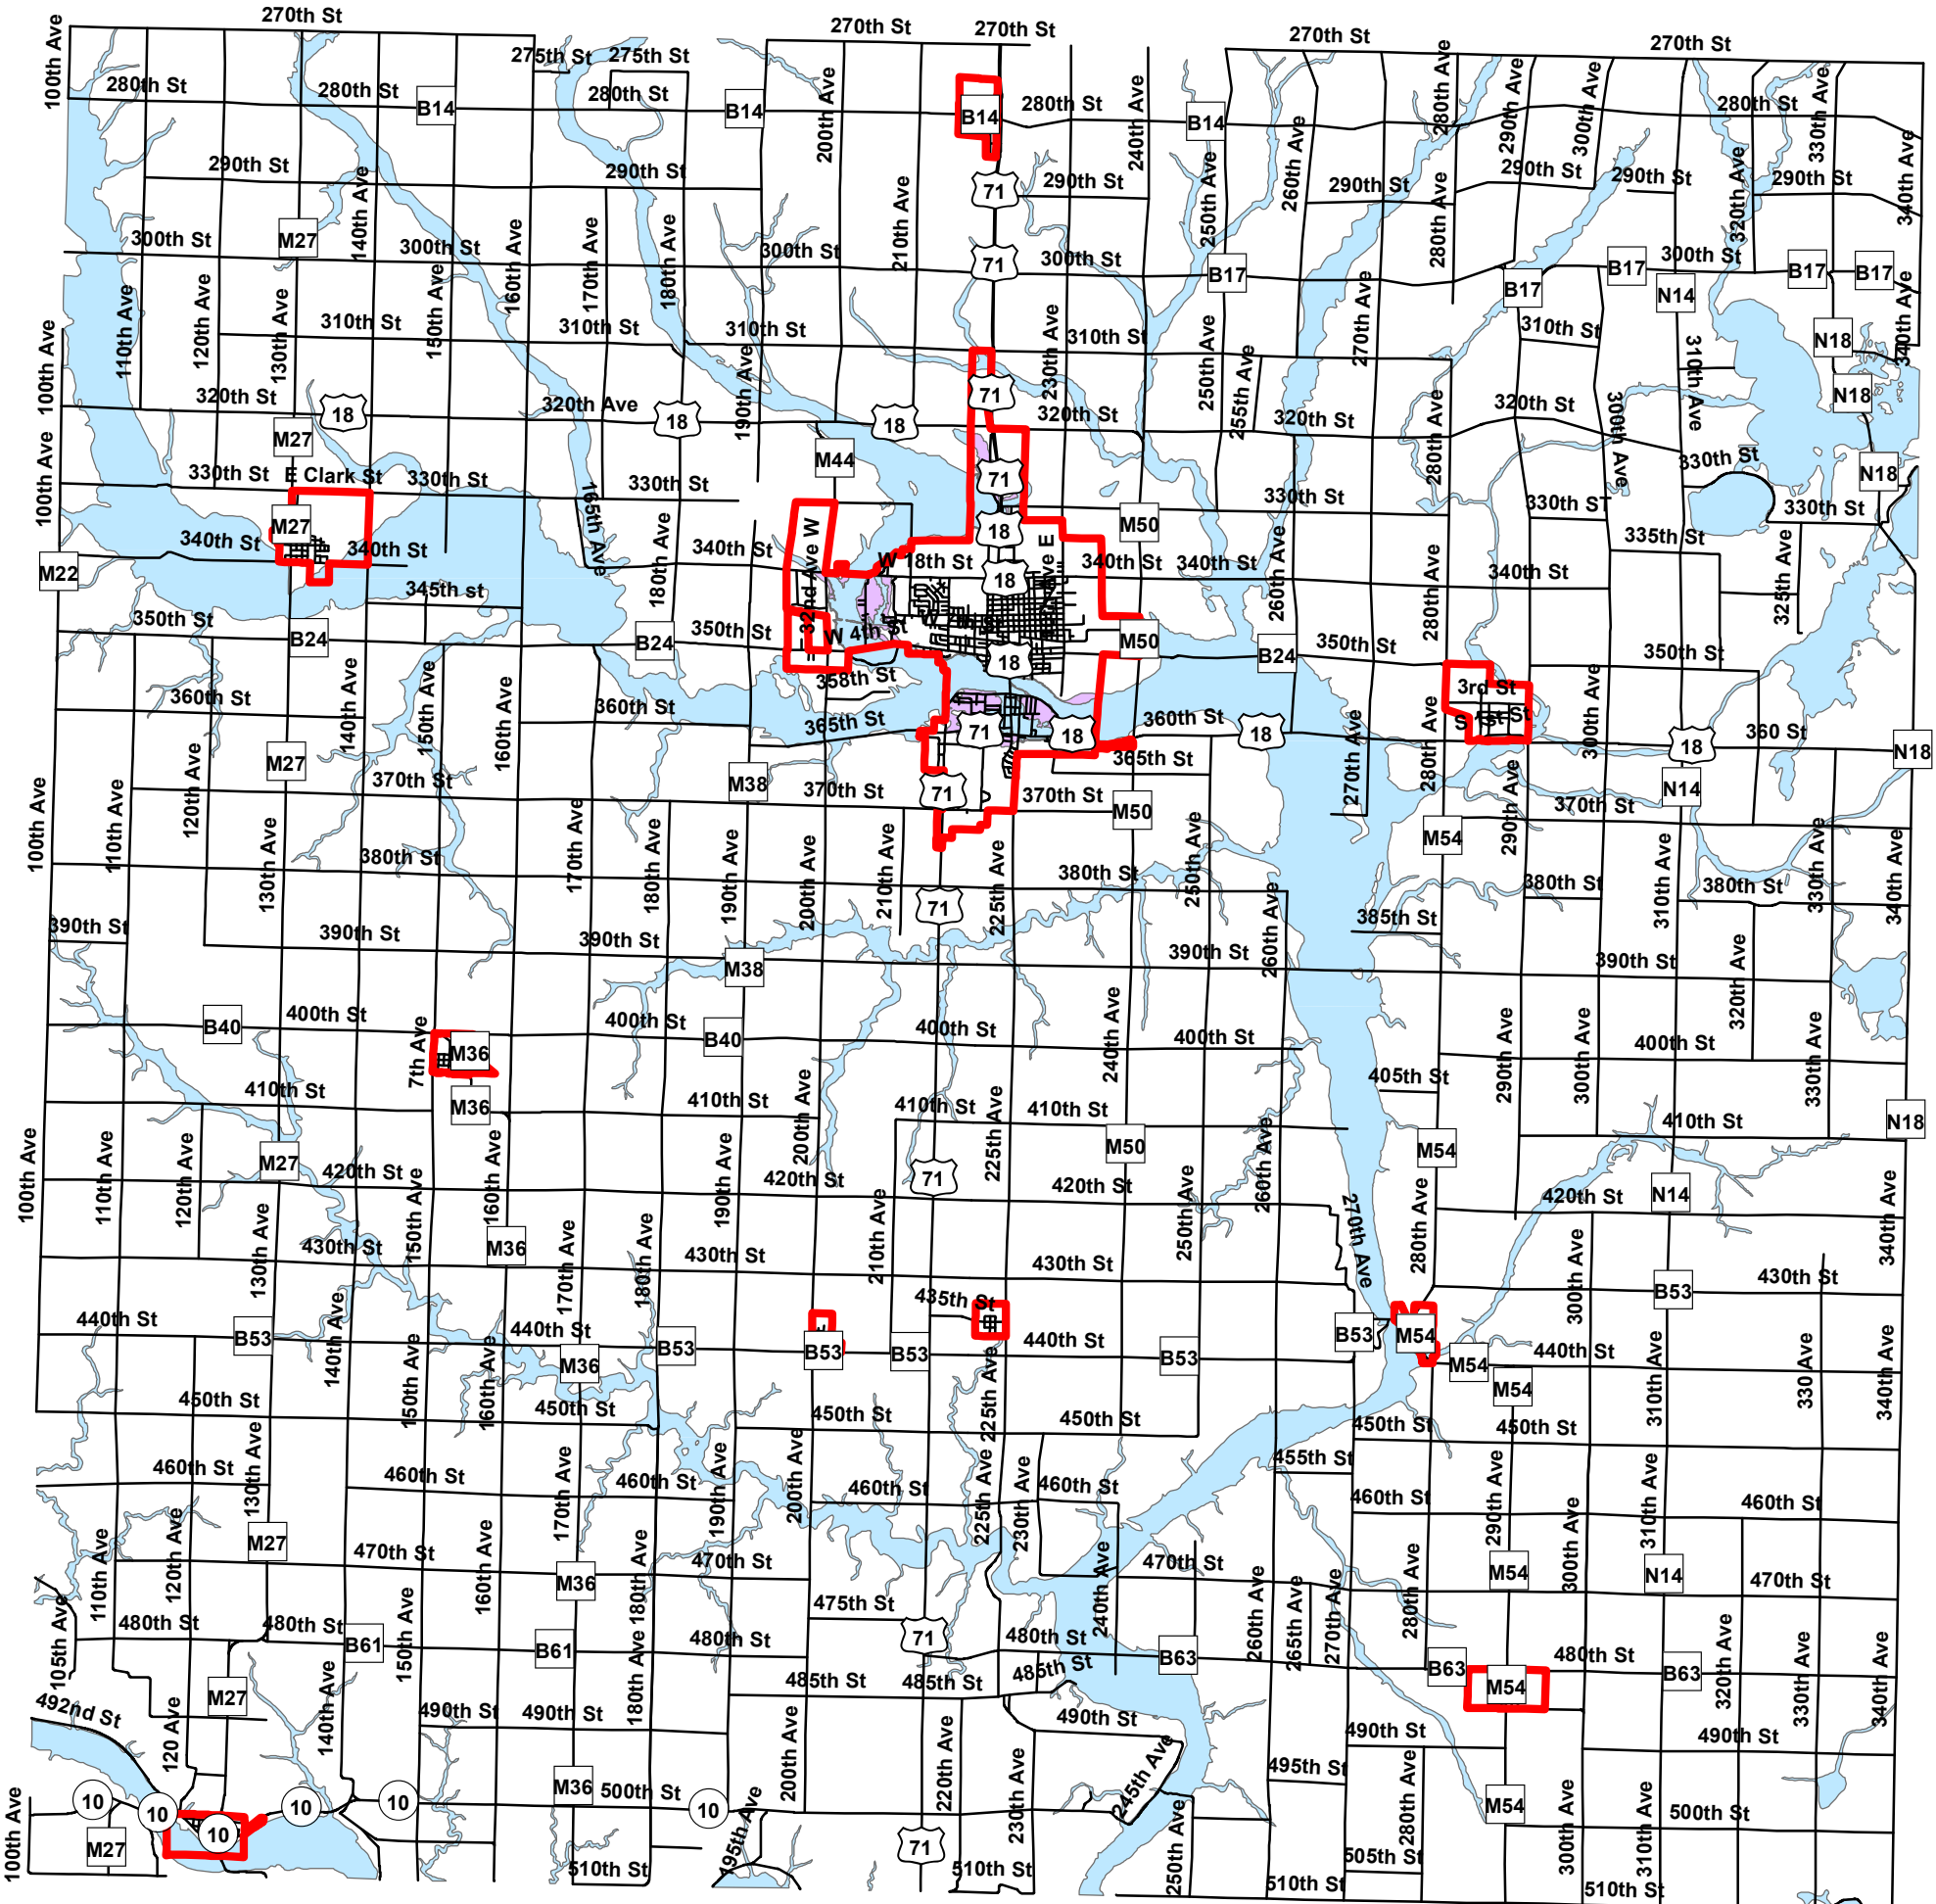

Clay County Flood Map

Legend

- Roads
- City Boundaries
- Zone**
- 100 Year Event
- 500 Year Event

All Flood Zones were created from 1977 FEMA Maps. The flood zone map is provided for informational purposes only and will not reflect any Letters of Map Amendment (LOMA) or surveys completed on your property. Please confirm actual flood zones for a specific property with the Flood Plain Manager, 712-262-8165.