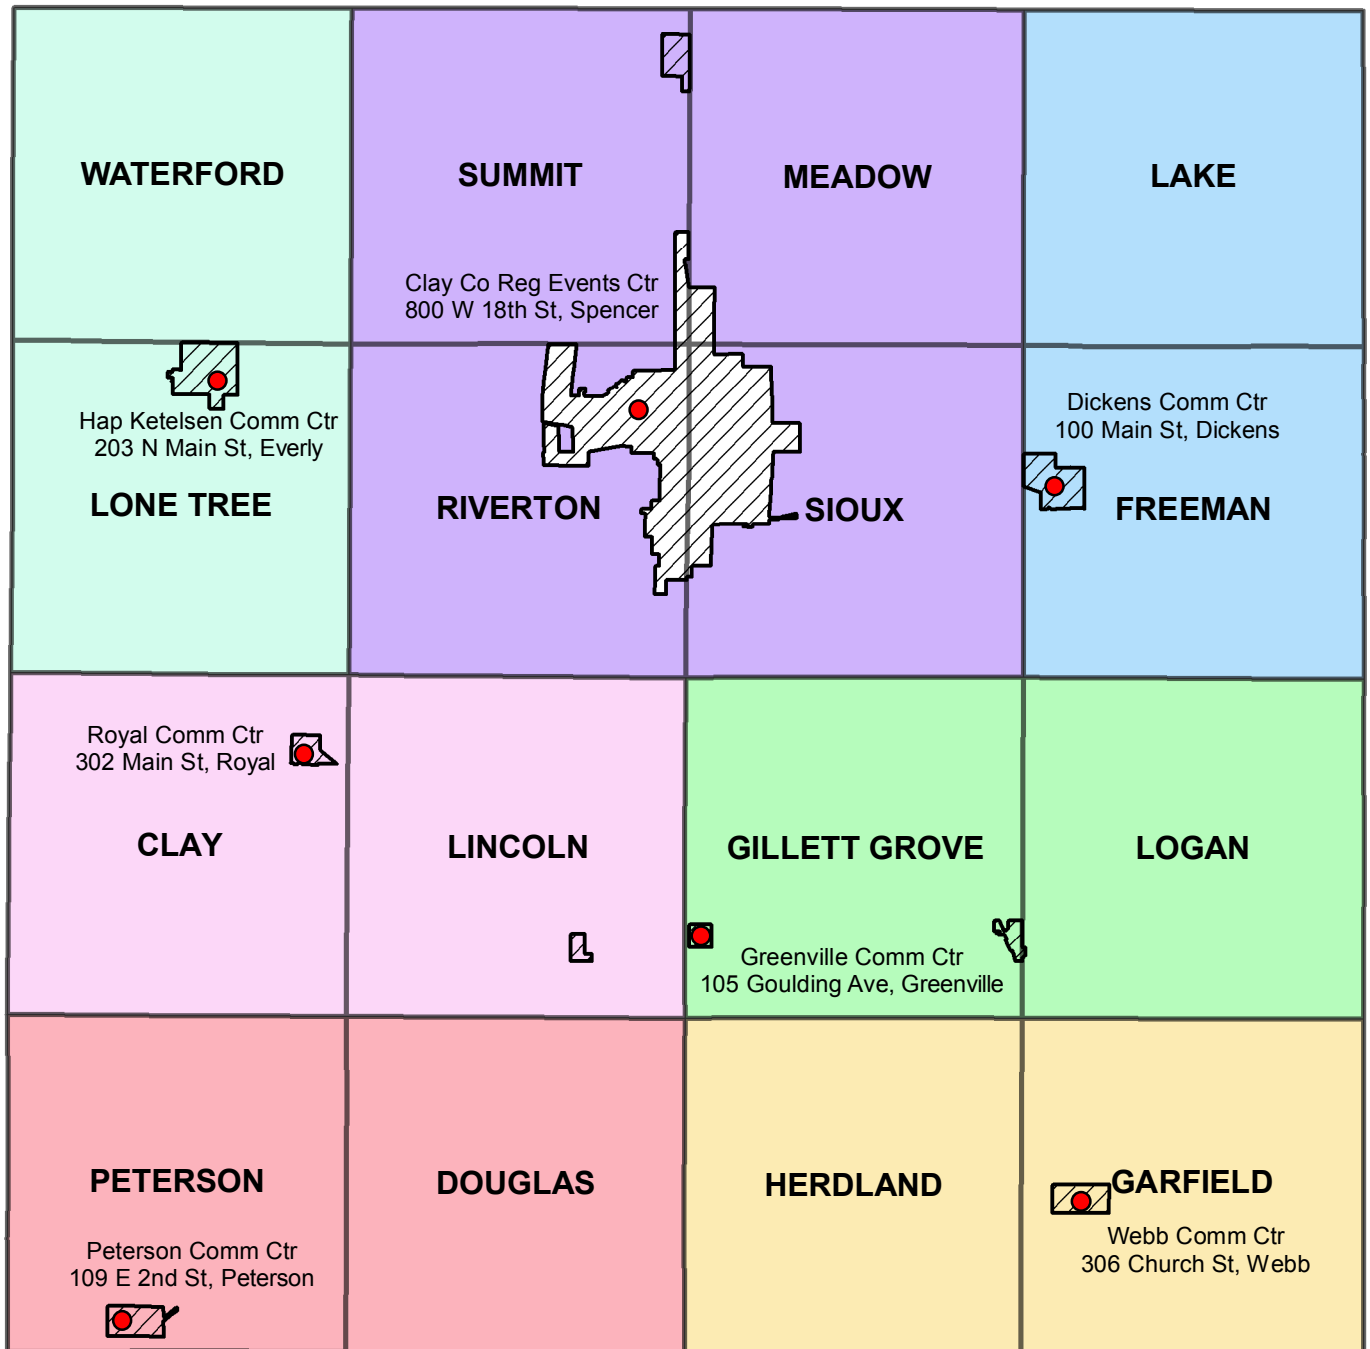

Clay County Precinct Polling Locations

Precincts	
<p> Douglas-Peterson (DGPE)</p> <p> Garfield-Herdland (GFHD)</p> <p> Lake-Freeman (LAFR)</p> <p> Lincoln-Clay (LNCL)</p>	<p> Logan-Gillett Grove (LGGG)</p> <p> Summit-Riverton-Sioux-Meadow (SRSM)</p> <p> Waterford-Lone Tree (WFLT)</p>